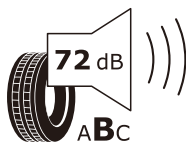

### 104/101S

ROYAL BLACK

RK063H1

LT235/75R15 104/101 S

C2

D

C

2020/740